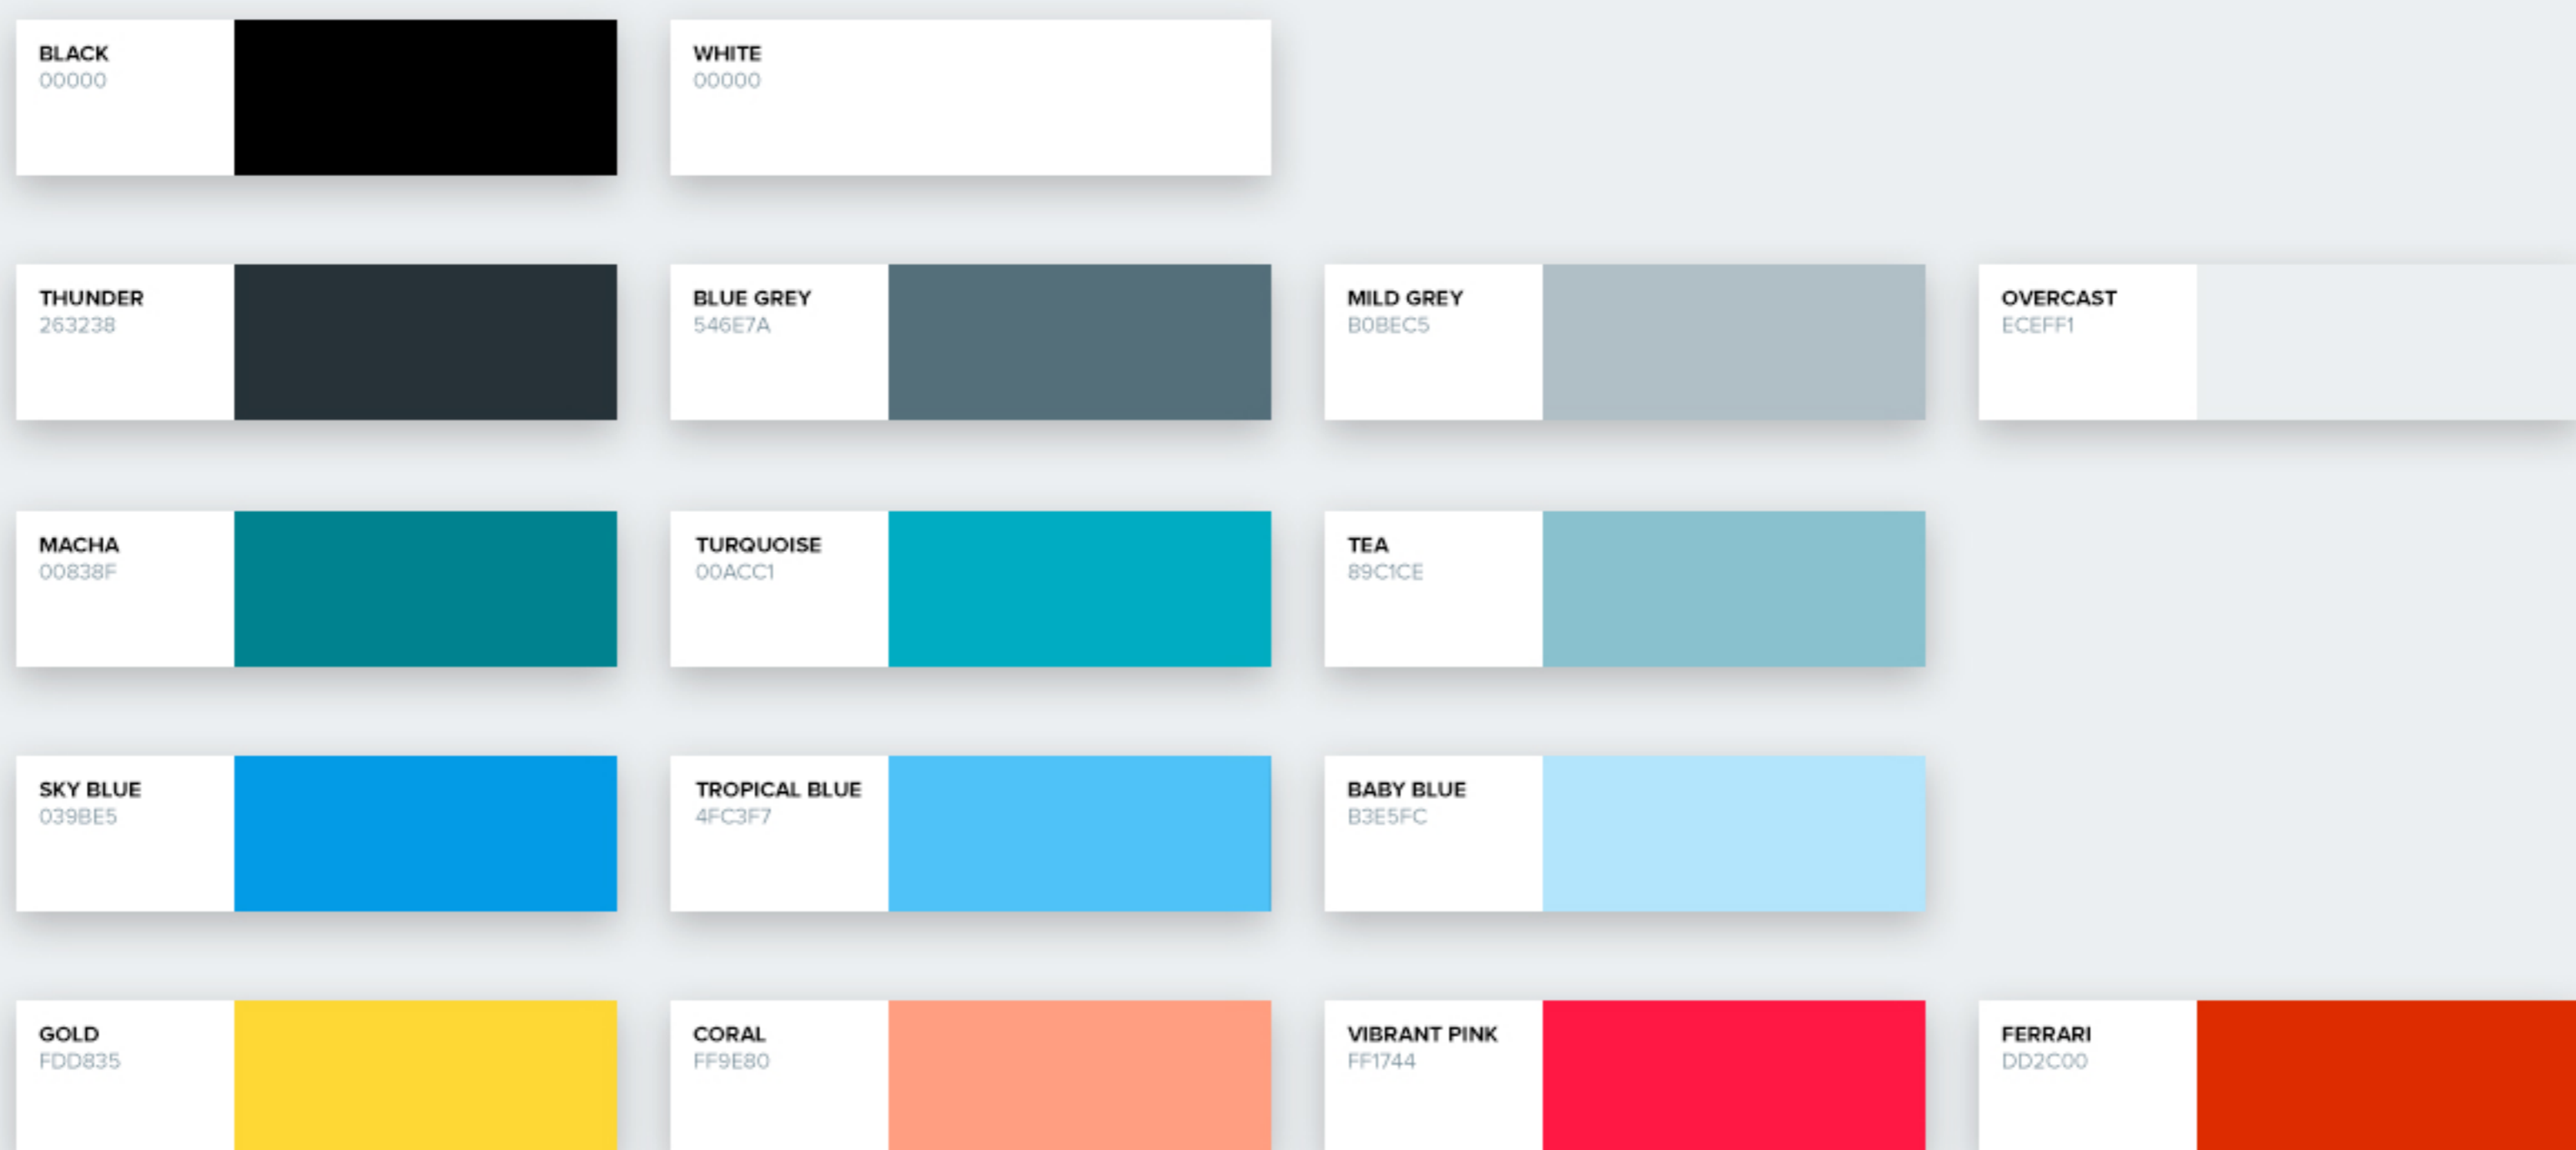

Heading 1

48px Proxima Nova, leading 48, tracking -20, margin 24px

Heading 2

40px Proxima Nova, leading 40, tracking -20, margin 20px

Heading 3

32px Proxima Nova, leading 32, tracking -20, margin 16px

Heading 4

24px Proxima Nova, leading 24, tracking -20, margin 12px

Heading 5

16px Proxima Nova, leading 24, tracking -20, margin 12px

Paragraph The world breaks every one and afterward many are strong at the broken places. But those that will not break it kills. It kills the very good and the very gentle and the very brave impartially.

16px Proxima Nova, leading 24, tracking -20, margin 12px

SUBSCRIPT

12px Proxima Nova, leading 16, tracking 150, margin 12px

Colour Palette

Buttons

Base button style

Style Flat
Corners Rounded, 3px
Tracking 150 Photoshop, 0.15em CSS

TEXT 16PX BOLD

TEXT 12PX BOLD

Q LABEL CENTRE

Interaction style

Forms

Base form Style

Style Flat Width Variable Height 50px
Vertical Margin 20px; Corners Rounded, 3px Tracking Normal

Form Label 16px bold