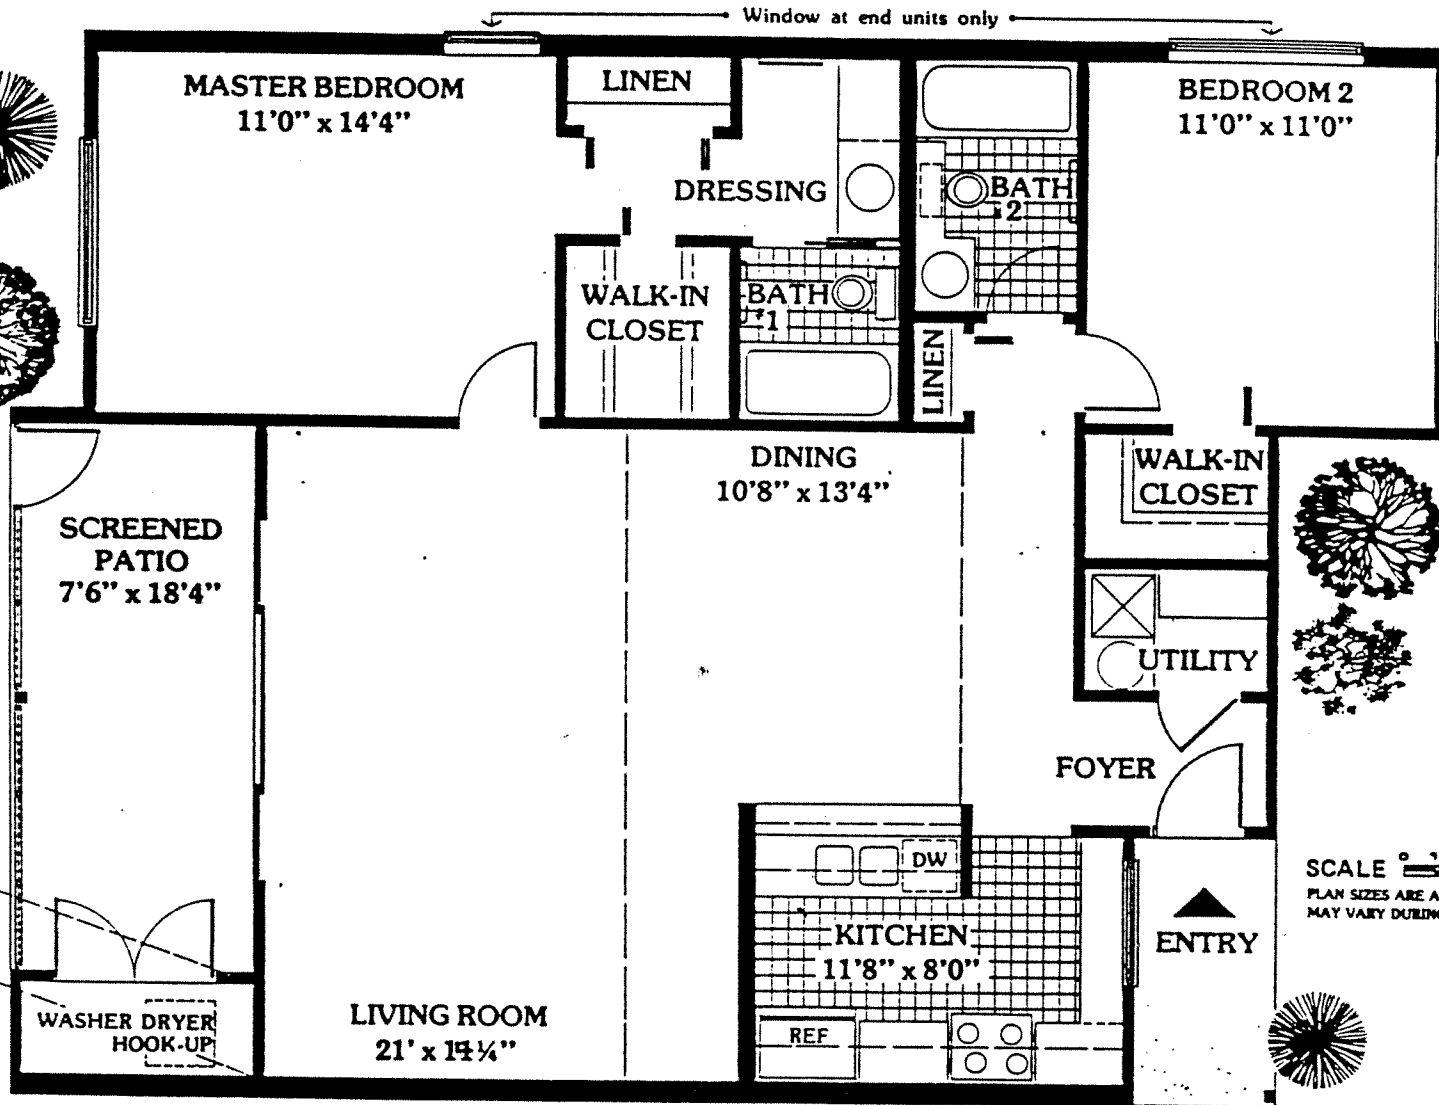

4, 7, 13

Glenhouse

2 bedroom 2 bath

2nd FLOOR UNIT

SCALE 0 1 2 3 4 5 FEET
 PLAN SIZES ARE APPROXIMATE AND
 MAY VARY DURING CONSTRUCTION

FLOOR AREA 1167 SQ. FT.
 SCREENED PATIO 163
 TOTAL 1330 GROSS SQ. FT.