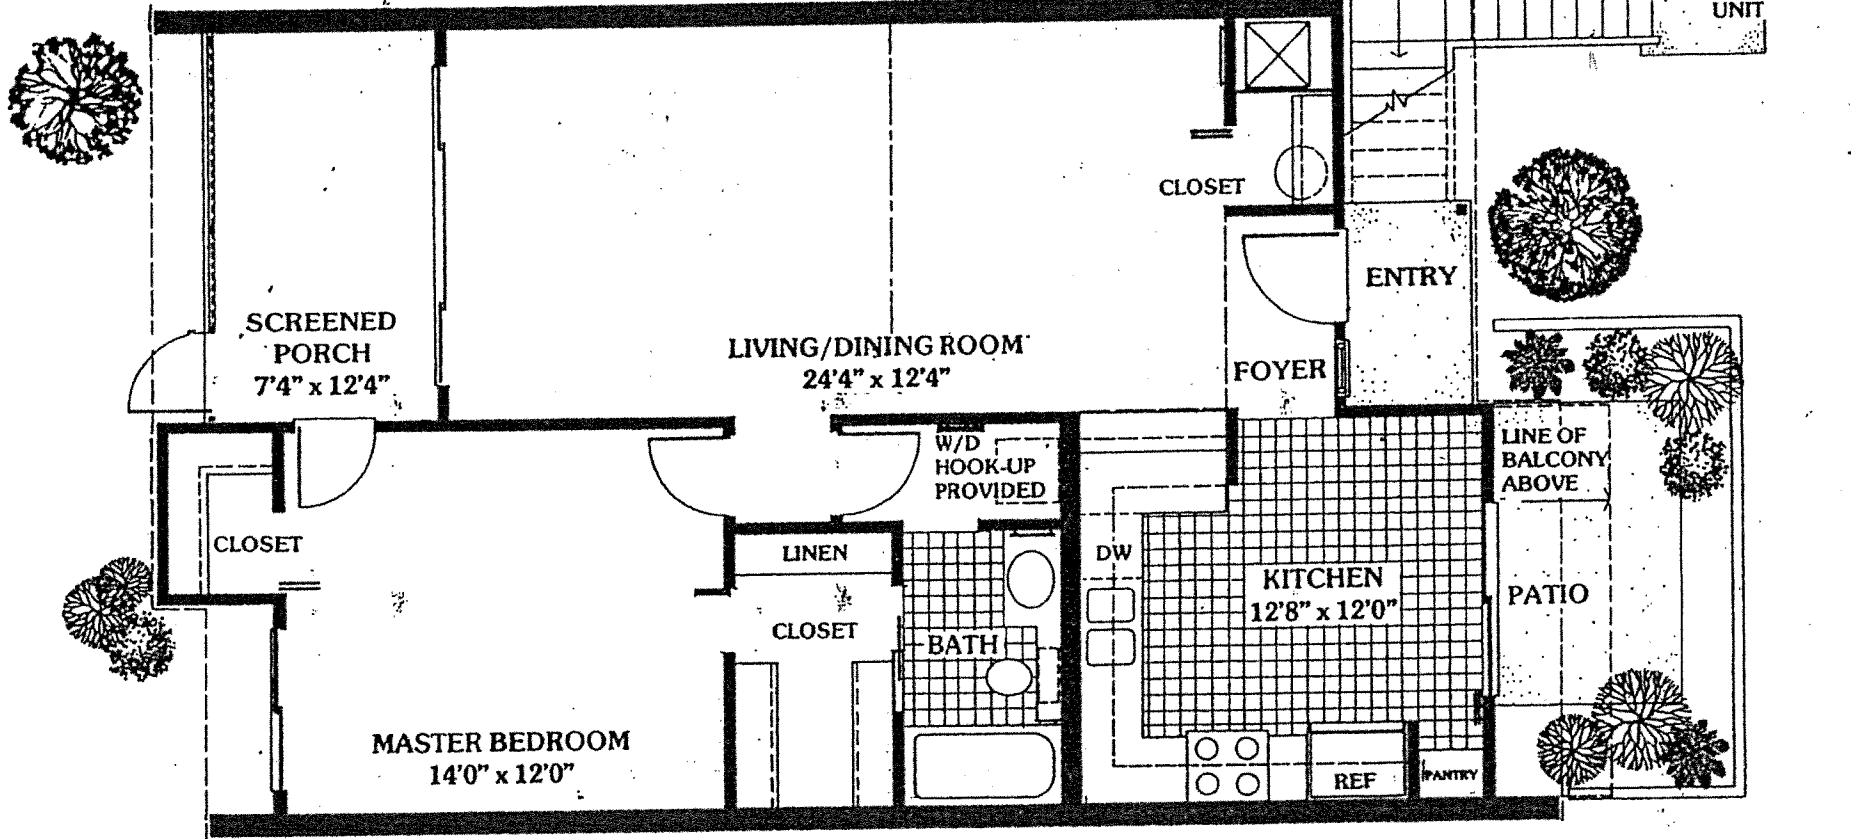

# 1 bedroom 1 bath

|                             |                    |
|-----------------------------|--------------------|
| TOTAL LIVING AREA           | 1019 GROSS SQ. FT. |
| LIVING AREA AIR CONDITIONED | 878 SQ. FT.        |
| SCREENED PORCH              | 93                 |
| PATIO 1ST FLOOR UNIT        | 56                 |
| BALCONY 2ND FLOOR UNIT      | 48                 |

Brookhouses

UP TO  
2ND FLOOR  
UNIT

SCALE 0 1 2 3 4 FEET

PLAN SIZES ARE APPROXIMATE AND  
MAY VARY DURING CONSTRUCTION